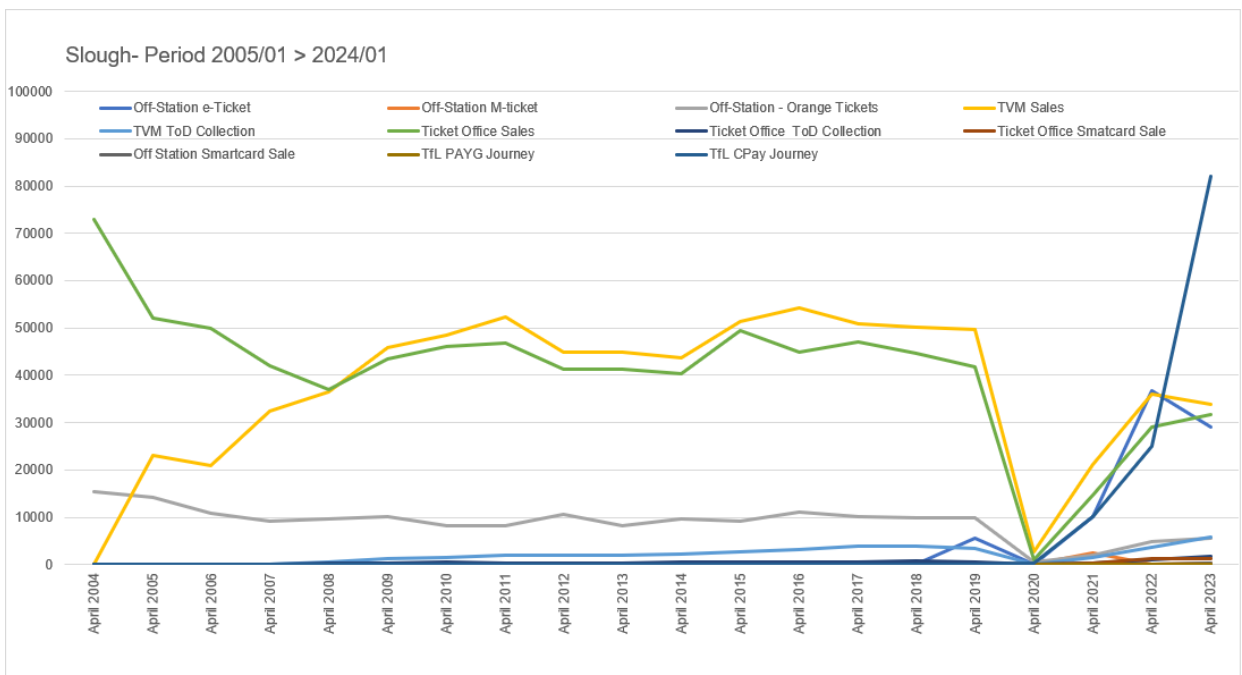

Station Purchasing History – LTW

These graphs show the changes in ticket purchasing methods over the last 20 years. Data is taken from the April of each year. They also show the effect of the pandemic and the considerable shift that came as a result.