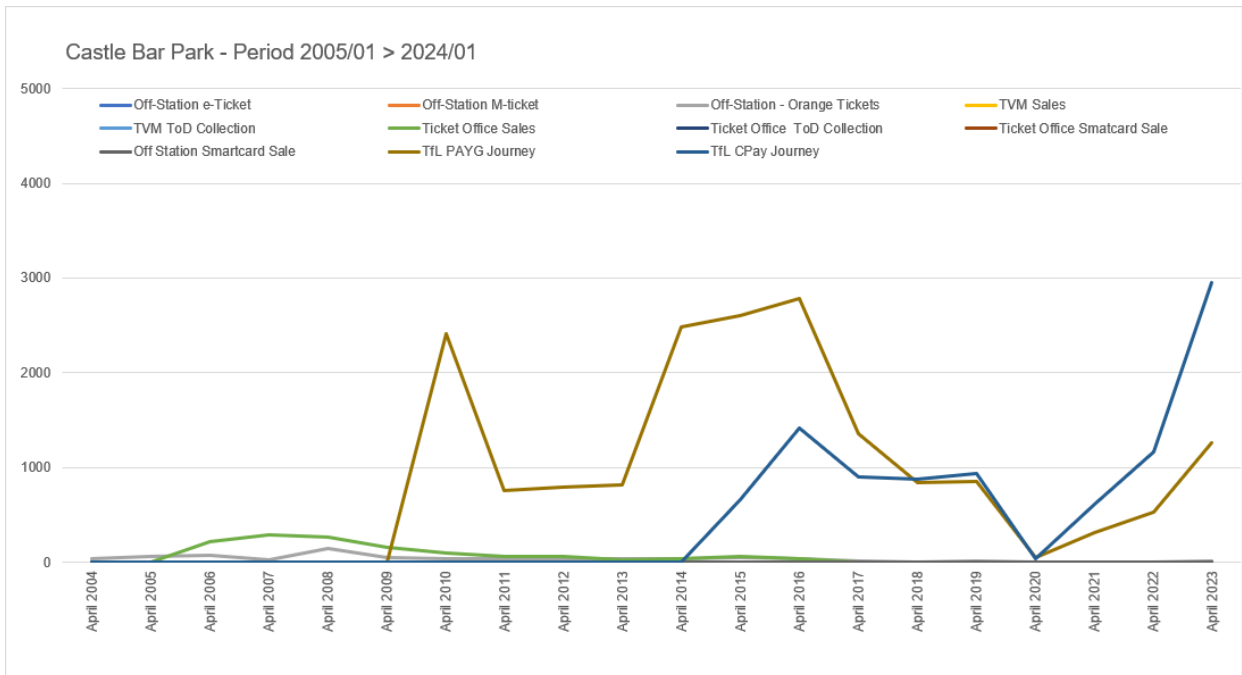

Station Purchasing History – LTW

These graphs show the changes in ticket purchasing methods over the last 20 years. Data is taken from the April of each year. They also show the effect of the pandemic and the considerable shift that came as a result.