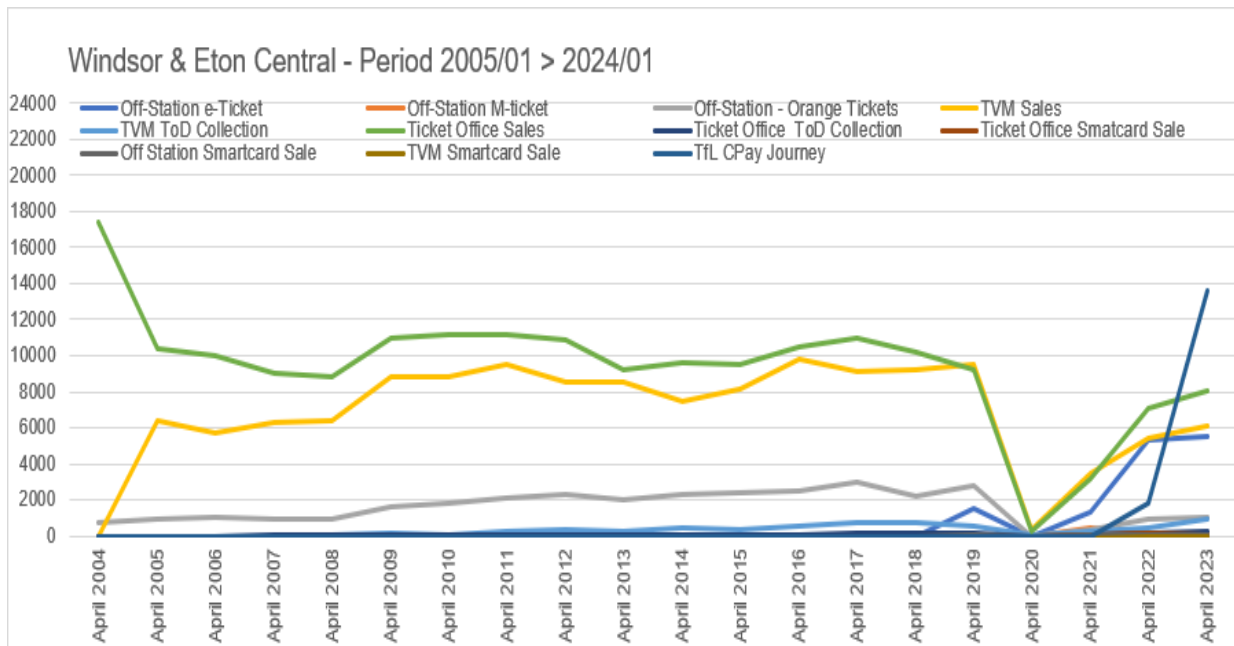

Station Purchasing History – LTW

These graphs show the changes in ticket purchasing methods over the last 20 years. Data is taken from the April of each year. They also show the effect of the pandemic and the considerable shift that came as a result.