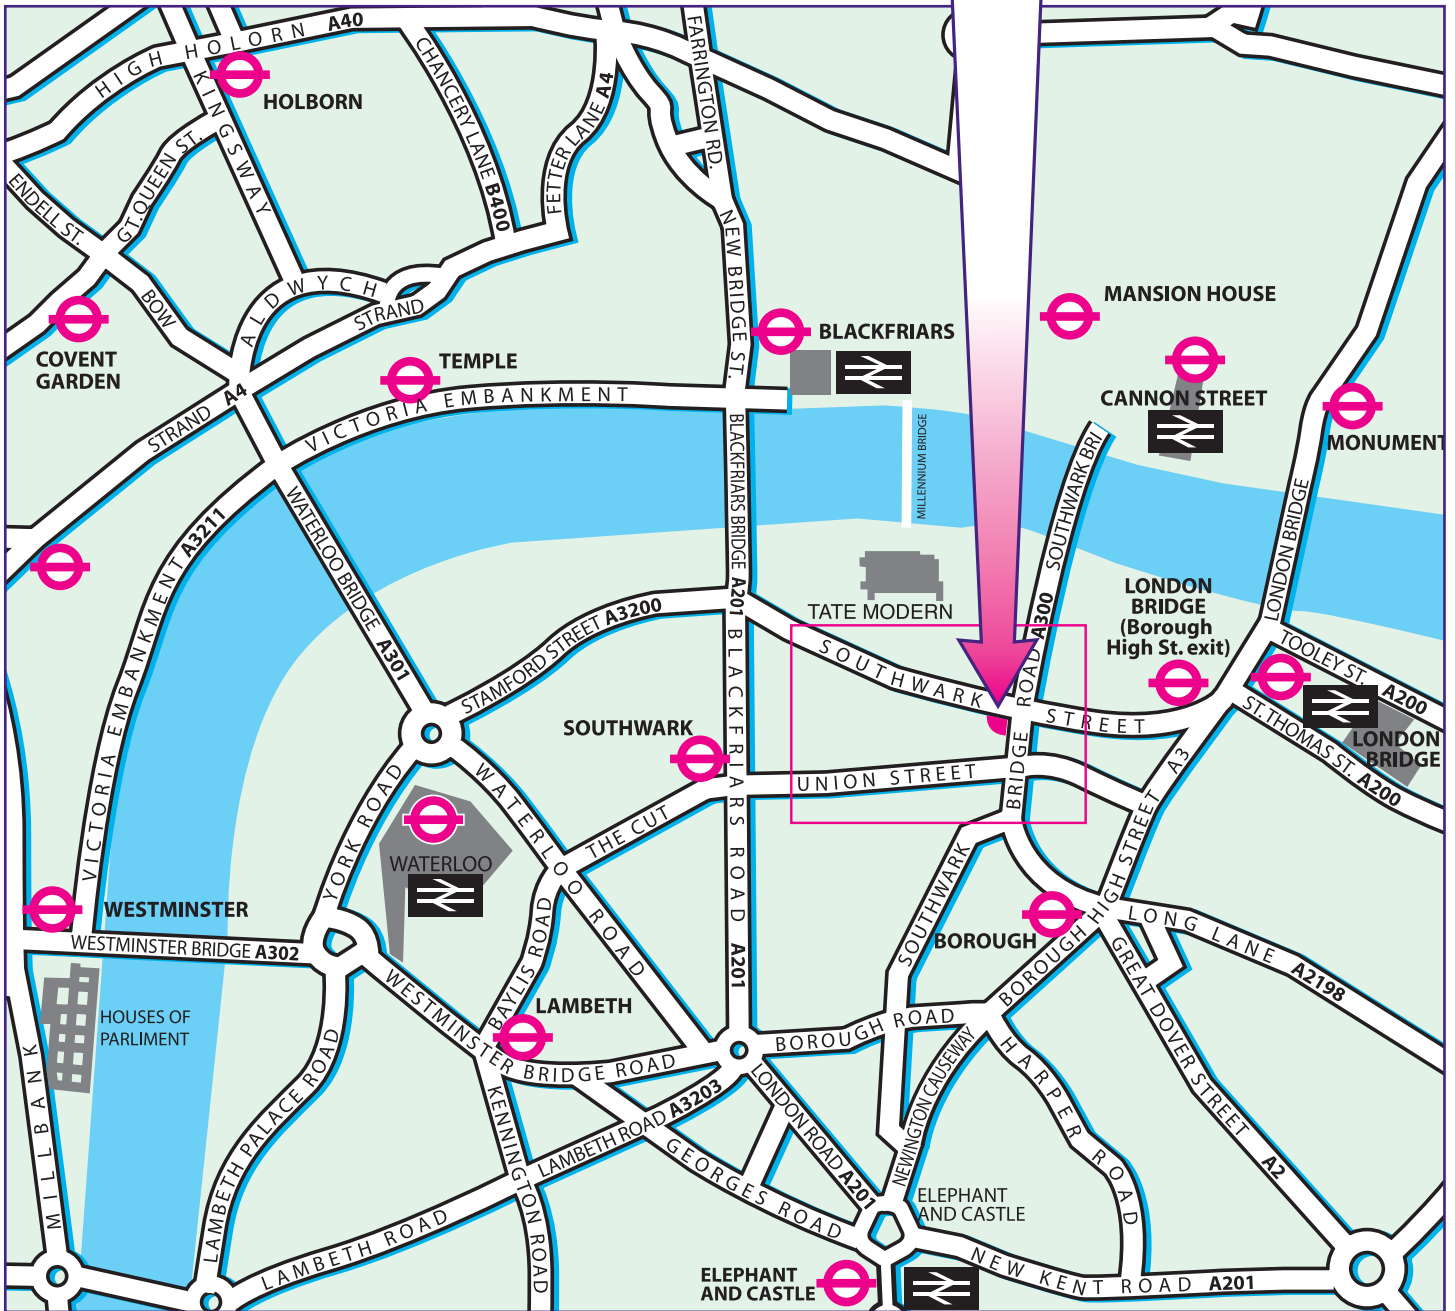

## MAP INSET

# LONDON COUNCILS

London Councils  
59½ Southwark Street, London SE1 0AL

The nearest tube is London Bridge and it will save time if you take the Borough High Street exit, which is five minutes walk away from the offices.

Bus routes RV1, 381, N343 and 344 all stop nearby