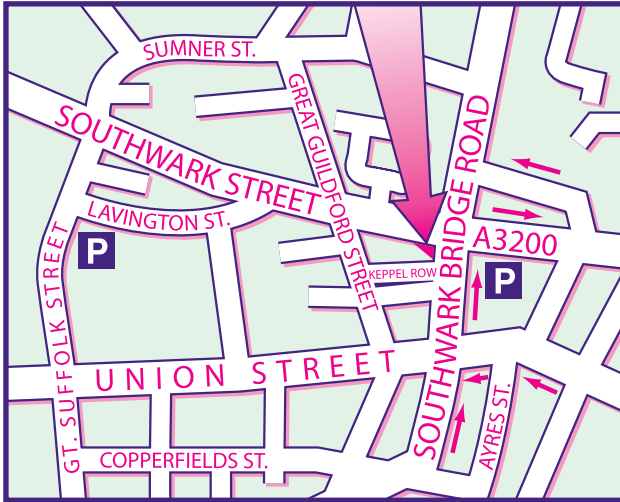

## MAP INSET

# LONDON COUNCILS

London Councils  
59½ Southwark Street, London SE1 0AL

The nearest tube is London Bridge and it will save time if you take the Borough High Street exit, which is five minutes walk away from the offices.

Bus routes RV1, 381, N343 and 344 all stop nearby